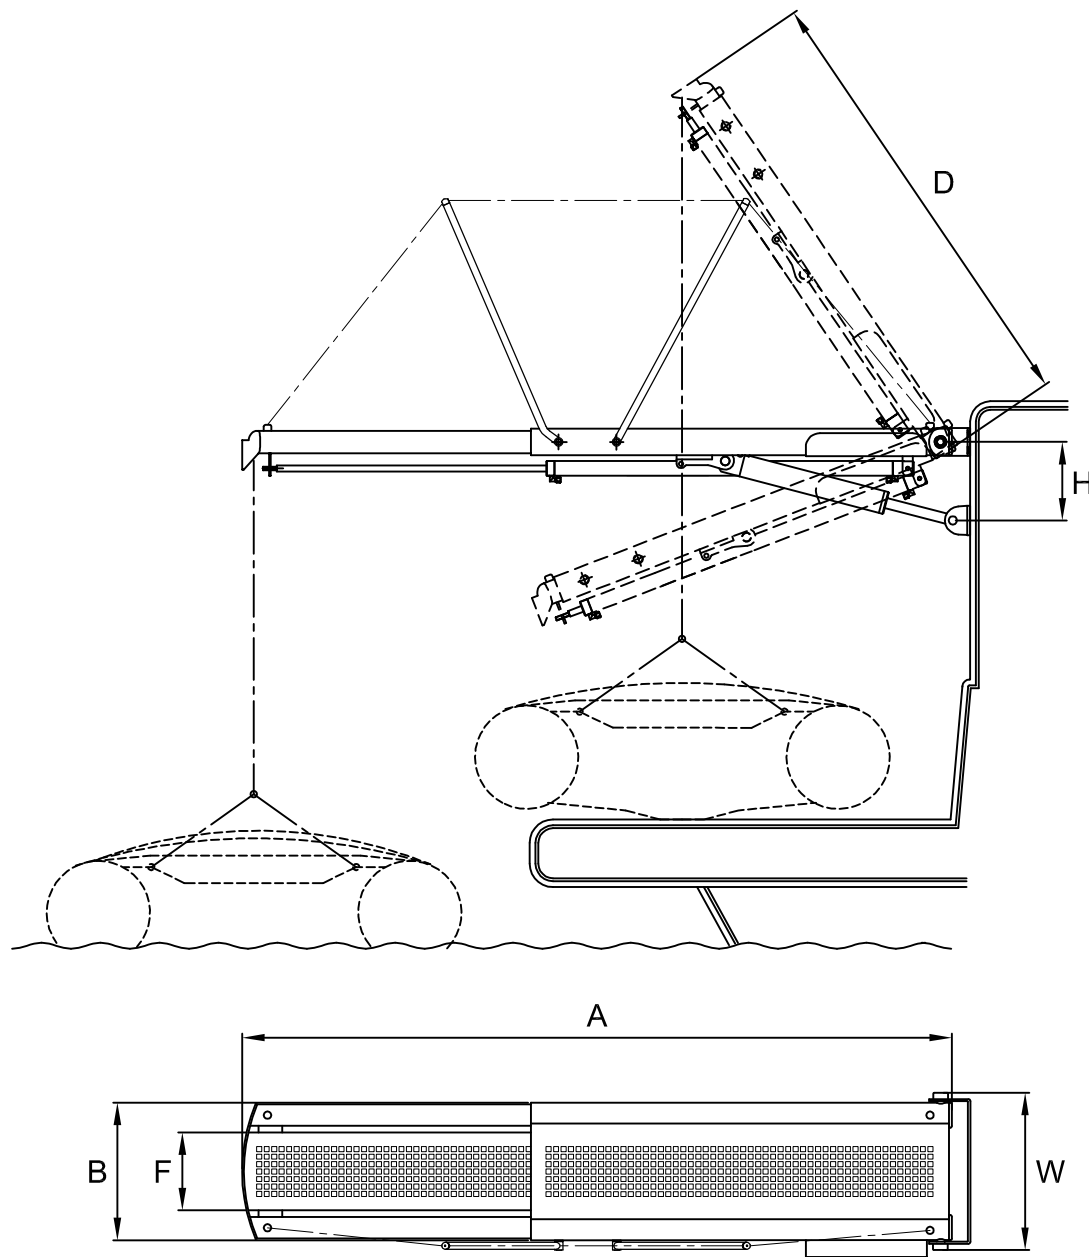

Lifting capacity (Kg)	300	300
A (mm)	2250	2530
B (mm)	480	480
D (mm)	1340	1600
F (mm)	278	278
H (mm)	280	280
W (mm)	560	560
Weight (Kg)	110	120

Product

PI 457 BIG SMART

Hydraulic External Passerelle